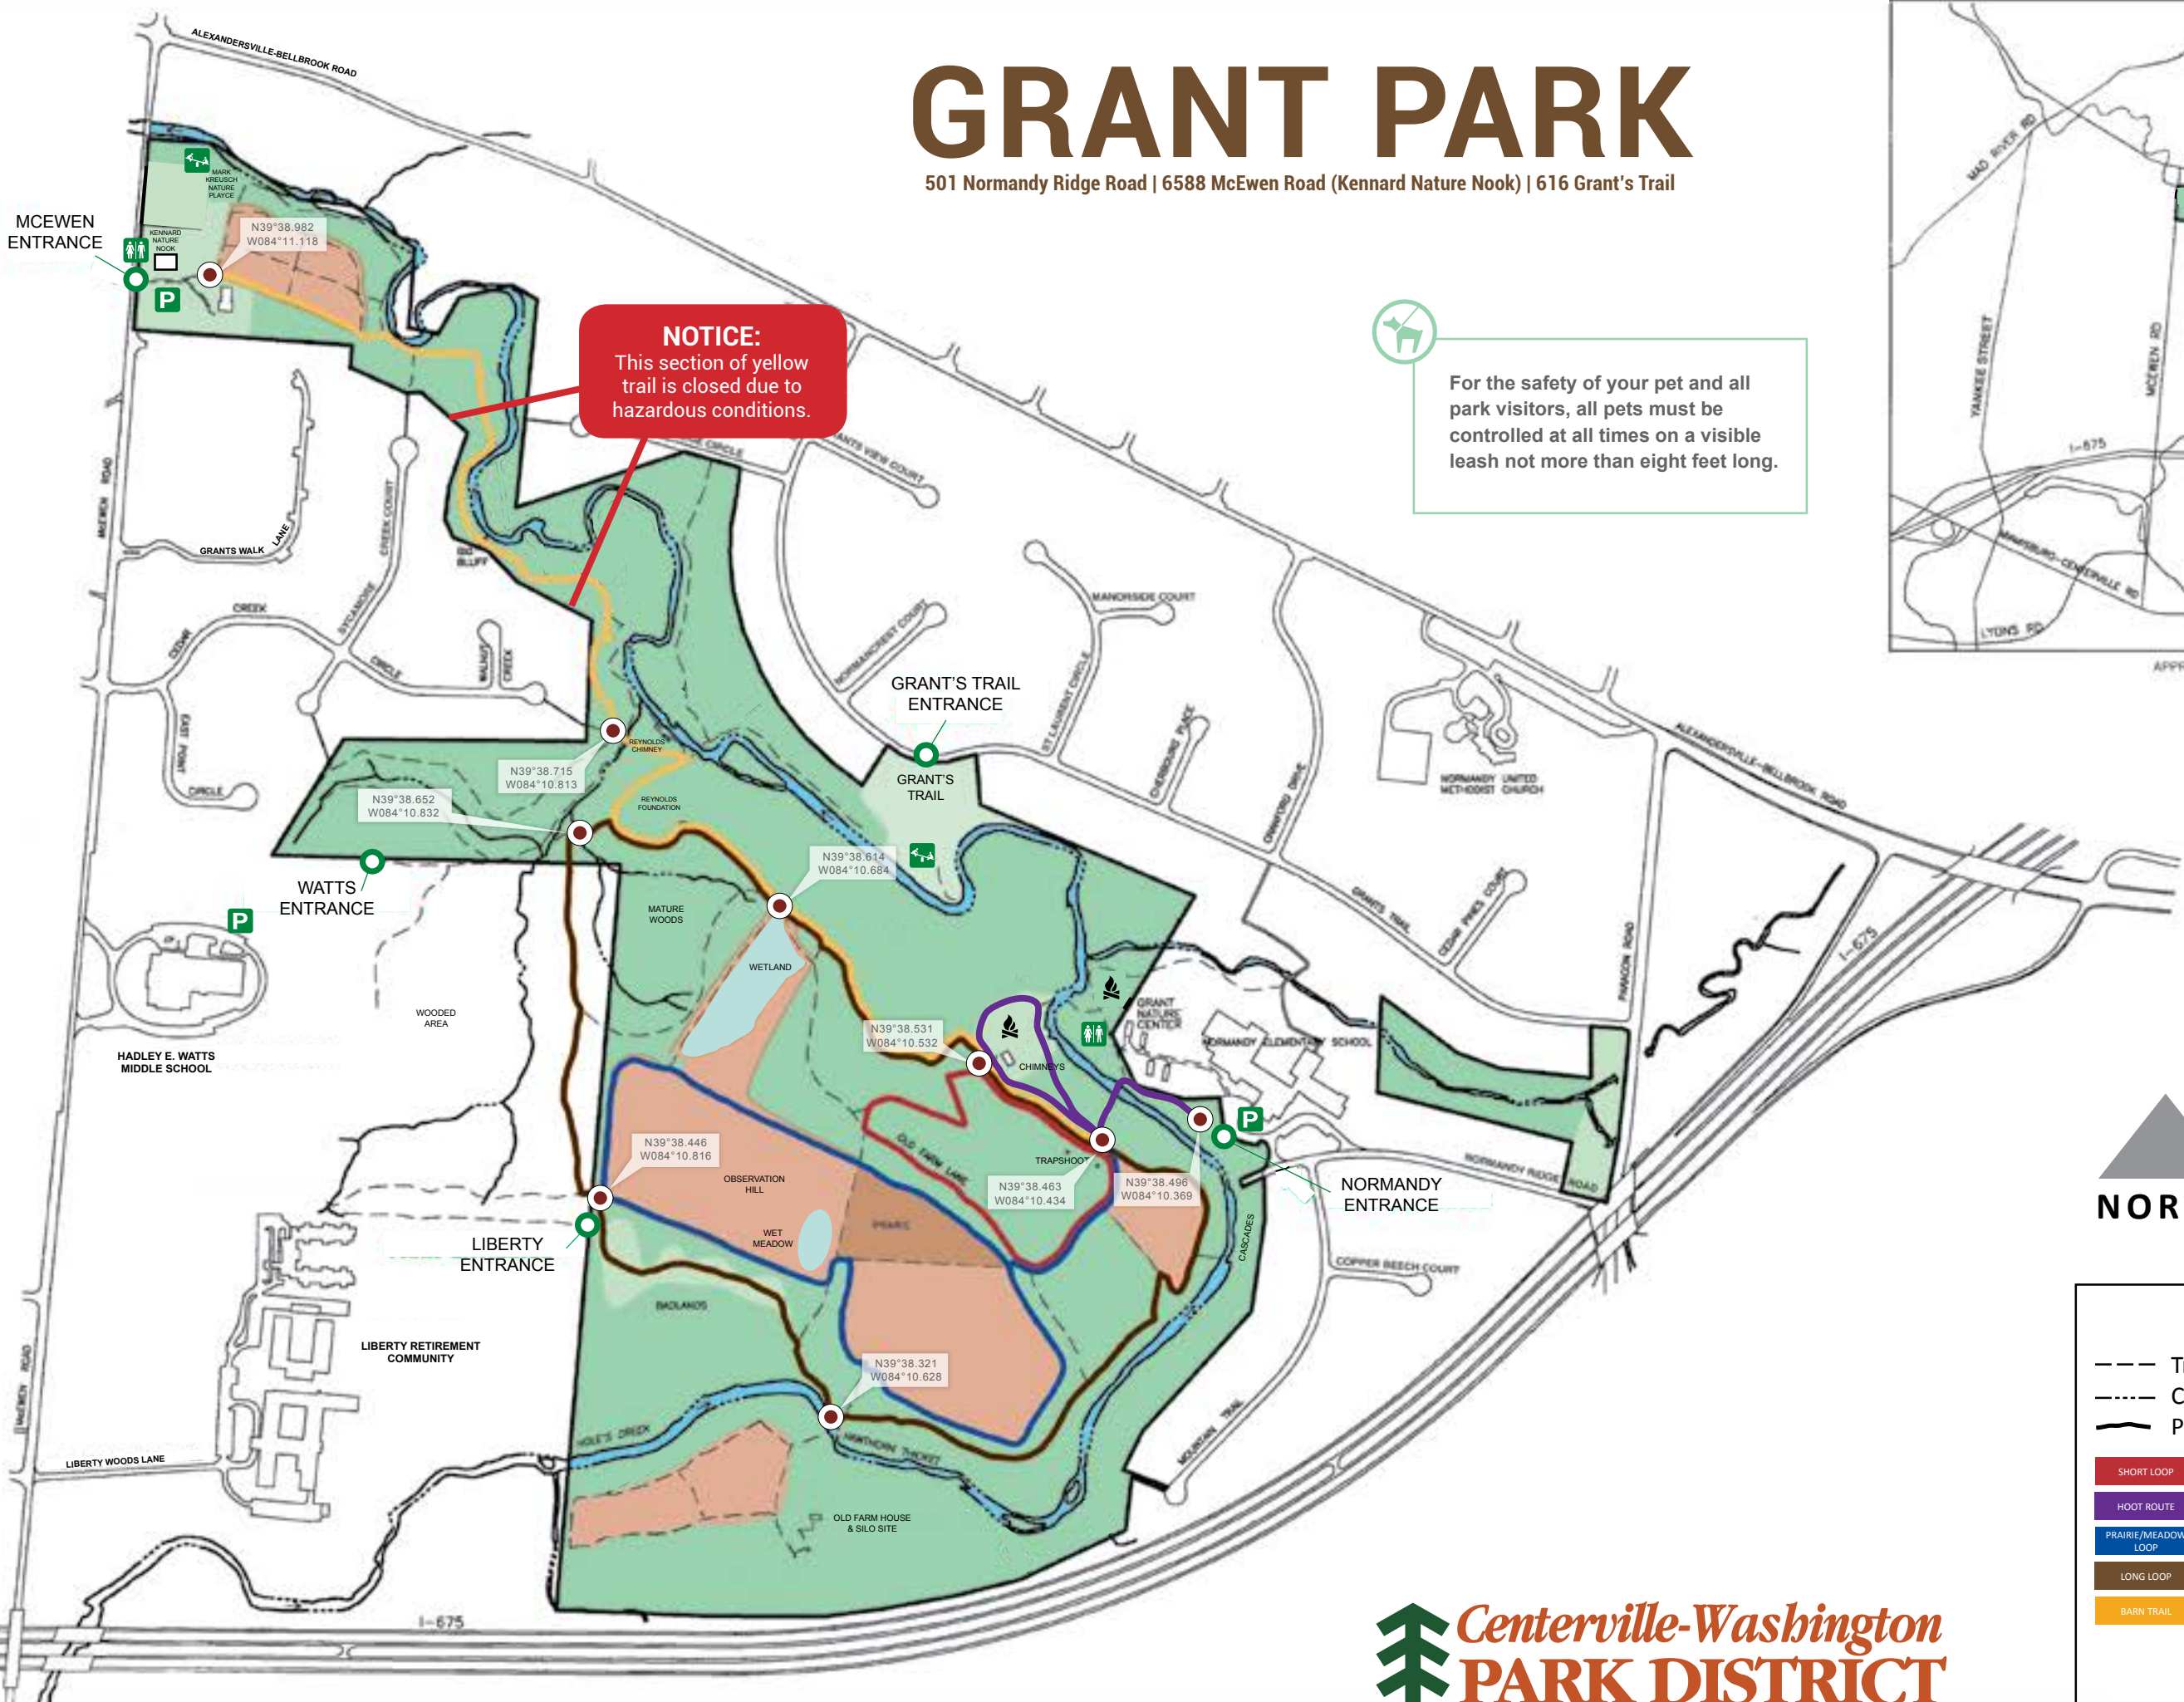

GRANT PARK

501 Normandy Ridge Road | 6588 McEwen Road (Kennard Nature Nook) | 616 Grant's Trail

APPROXIMATE SCALE: 1" = 5 MILE
LOCATOR MAP

MCEWEN ENTRANCE

NOTICE:
This section of yellow trail is closed due to hazardous conditions.

For the safety of your pet and all park visitors, all pets must be controlled at all times on a visible leash not more than eight feet long.

NORTH

MAP SCALE: 1" = .1 MILE

MAP LEGEND	
	Trail
	Creek
	Park Boundary
	SHORT LOOP .4 miles
	HOOT ROUTE .5 miles
	PRAIRIE/MEADOW LOOP 1.2 miles
	LONG LOOP 1.3 miles
	BARN TRAIL 1 mile one way
	"You are Here" Sign
	Park Entrance
	Parking
	Playground/Play Area
	Restrooms
	Fire Circle (permit required)
	Meadow
	Prairie
	Wetland
	Woods
	Open Area