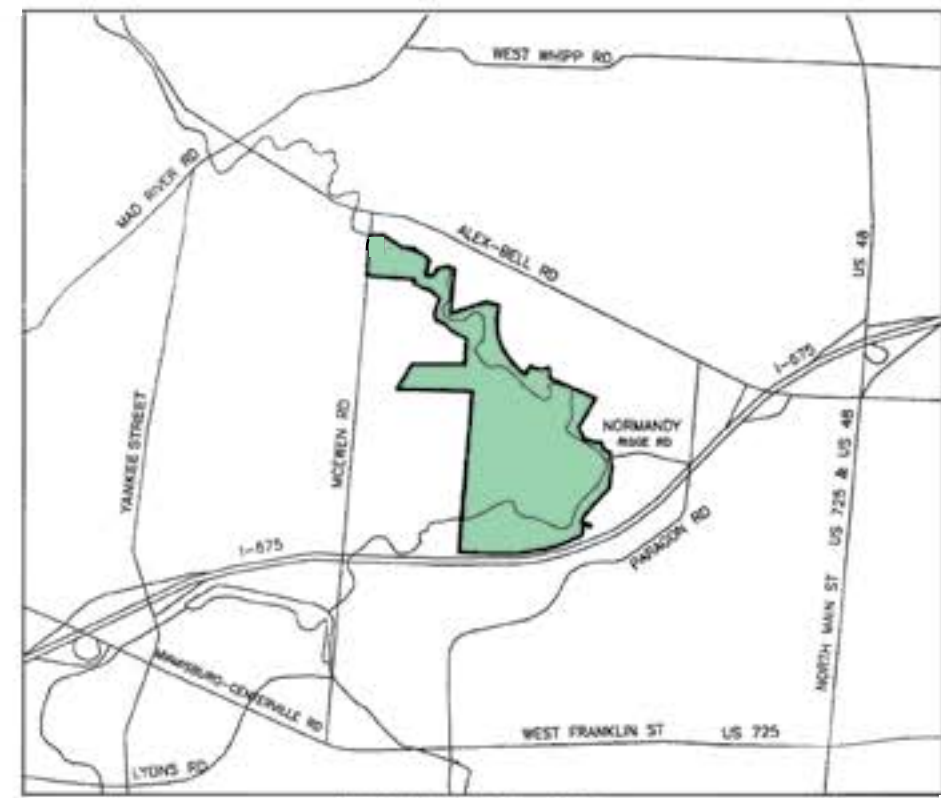

GRANT PARK

501 Normandy Ridge Road | 6588 McEwen Road (Kennard Nature Nook) | 616 Grant's Trail

APPROXIMATE SCALE: 1" = 5 MILE
LOCATOR MAP

MCEWEN ENTRANCE

NOTICE:
This section of yellow trail is closed due to hazardous conditions.

For the safety of your pet and all park visitors, all pets must be controlled at all times on a visible leash not more than eight feet long.

NORTH

MAP SCALE: 1" = .1 MILE

MAP LEGEND	
	Trail
	Creek
	Park Boundary
	SHORT LOOP .4 miles
	HOOT ROUTE .5 miles
	PRAIRIE/MEADOW LOOP 1.2 miles
	LONG LOOP 1.3 miles
	BARN TRAIL 1 mile one way
	"You are Here" Sign
	Park Entrance
	Parking
	Playground/Play Area
	Restrooms
	Fire Circle (permit required)
	Meadow
	Prairie
	Wetland
	Woods
	Open Area