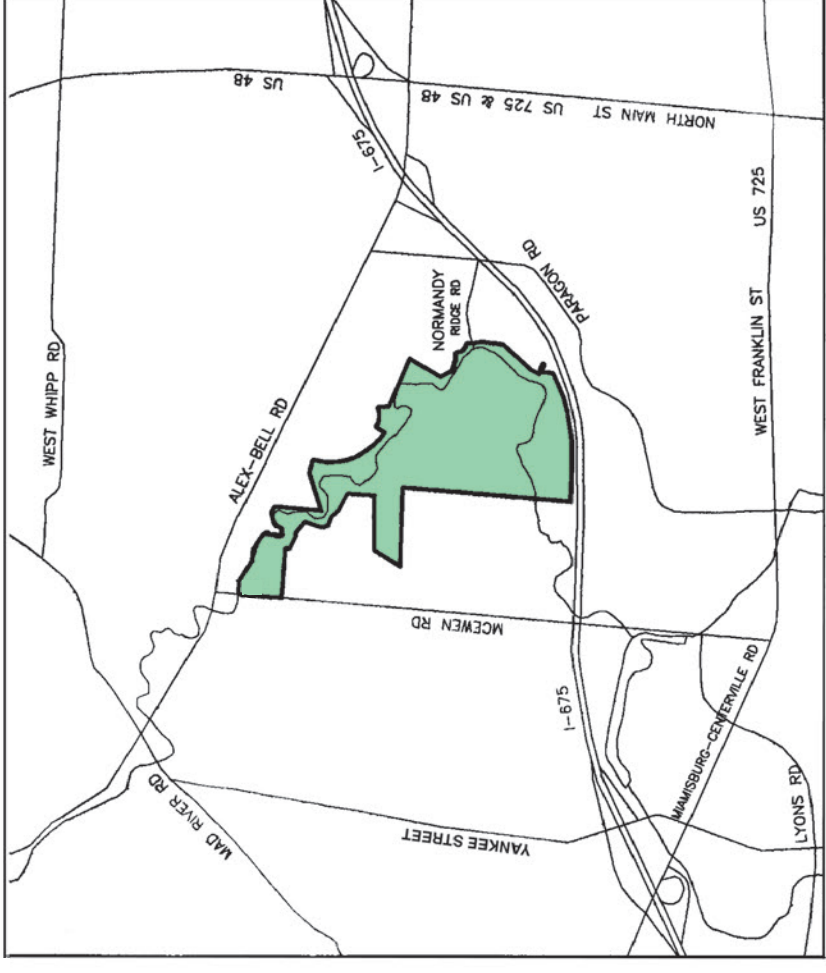

GRANT PARK

501 Normandy Ridge Road | 6588 McEwen Road (Kennard Nature Nook) | 616 Grant's Trail

For the safety of your pet and all park visitors, all pets must be controlled at all times on a visible leash not more than eight feet long.

APPROXIMATE SCALE: 1" = .5 MILE

LOCATOR MAP

MAP SCALE: 1" = .1 MILE

MAP LEGEND

- Trail
 - Creek
 - Park Boundary
 - "You are Here" Sign
 - Park Entrance
 - Parking
 - Playground/Play Area
 - Restrooms
 - Fire Circle (permit required)
 - Meadow
 - Prairie
 - Wetland
 - Woods
 - Open Area
-
- SHORT LOOP: .4 miles
 - HOOT ROUTE: .5 miles
 - PRAIRIE/MEADOW LOOP: 1.2 miles
 - LONGLOOP: 1.3 miles
 - BARN TRAIL: 1 mile one way