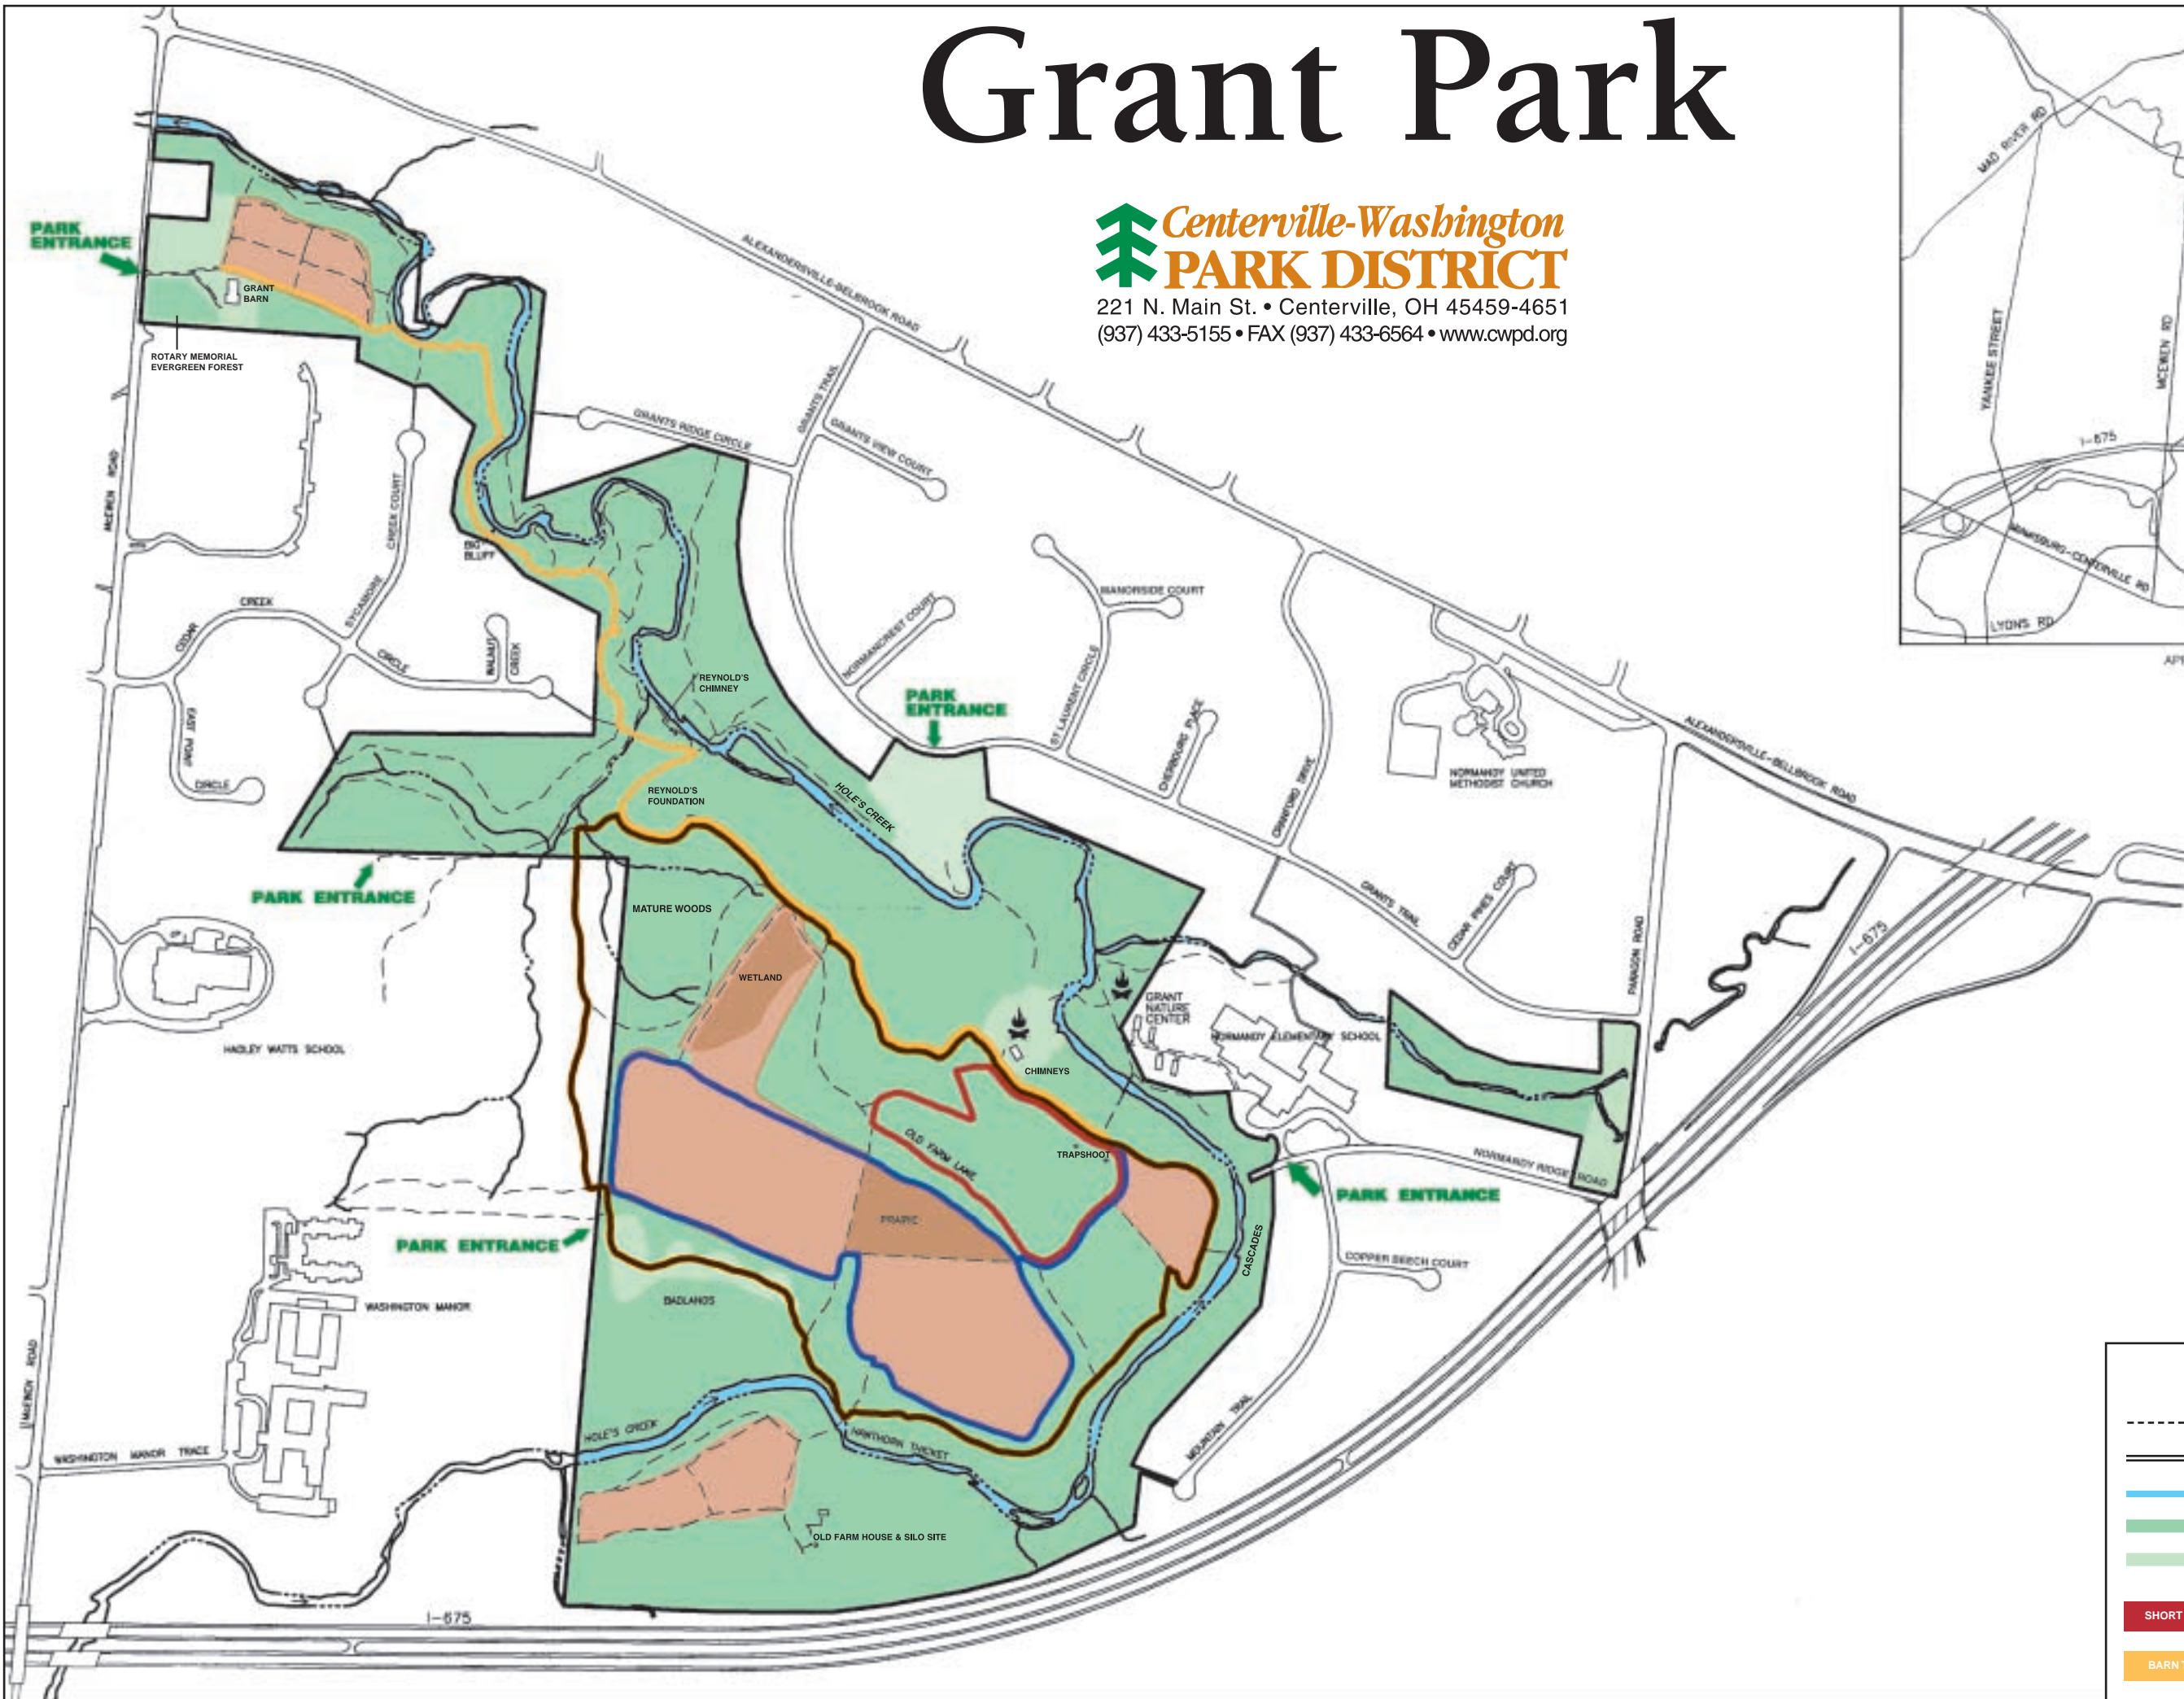

Grant Park

**Centerville-Washington
PARK DISTRICT**
221 N. Main St. • Centerville, OH 45459-4651
(937) 433-5155 • FAX (937) 433-6564 • www.cwpd.org

APPROXIMATE SCALE: 1" = 5 MILE
LOCATOR MAP

MAP SCALE: 1" = .1 MILE

MAP LEGEND	
----- Trail	← Park Entrance
==== Street	🔥 Fire Circle
— Creek	— Park Boundary
🌲 Woods	🌾 Meadow
🌿 Open Area	🌾 Prairie/Wetland
🔴 SHORT LOOP → .5 miles	🟢 LONG LOOP → 1.4 miles
🟡 BARN TRAIL → 1.1 miles One Way	🔵 PRAIRIE / MEADOW LOOP → 1.2 miles