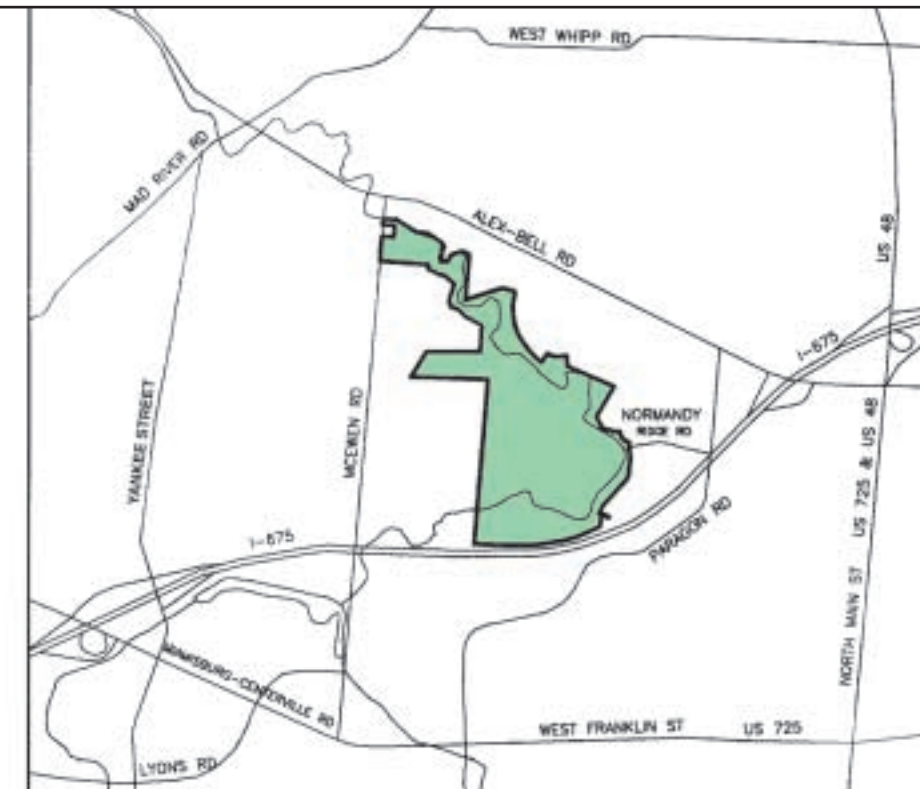

Grant Park

**Centerville-Washington
PARK DISTRICT**
221 N. Main St. • Centerville, OH 45459-4651
(937) 433-5155 • FAX (937) 433-6564 • www.cwpd.org

APPROXIMATE SCALE: 1" = 5 MILE
LOCATOR MAP

MAP SCALE: 1" = .1 MILE

MAP LEGEND	
----- Trail	← Park Entrance
==== Street	🔥 Fire Circle
— Creek	— Park Boundary
🌲 Woods	🌾 Meadow
🌿 Open Area	🌾 Prairie/Wetland
🔴 SHORT LOOP → .5 miles	🟢 LONG LOOP → 1.4 miles
🟡 BARN TRAIL → 1.1 miles One Way	🔵 PRAIRIE / MEADOW LOOP → 1.2 miles